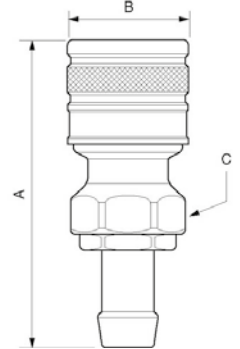

WATER COUPLINGS PLATE

Valved water hose coupler

Min/max operating pressure 0 / 145 psi	ID passage 3/8"	Temperature min/max 5 / 140 °F
Part number ELS 091819P	For hose ID 1	Net weight (Kg) 0,273